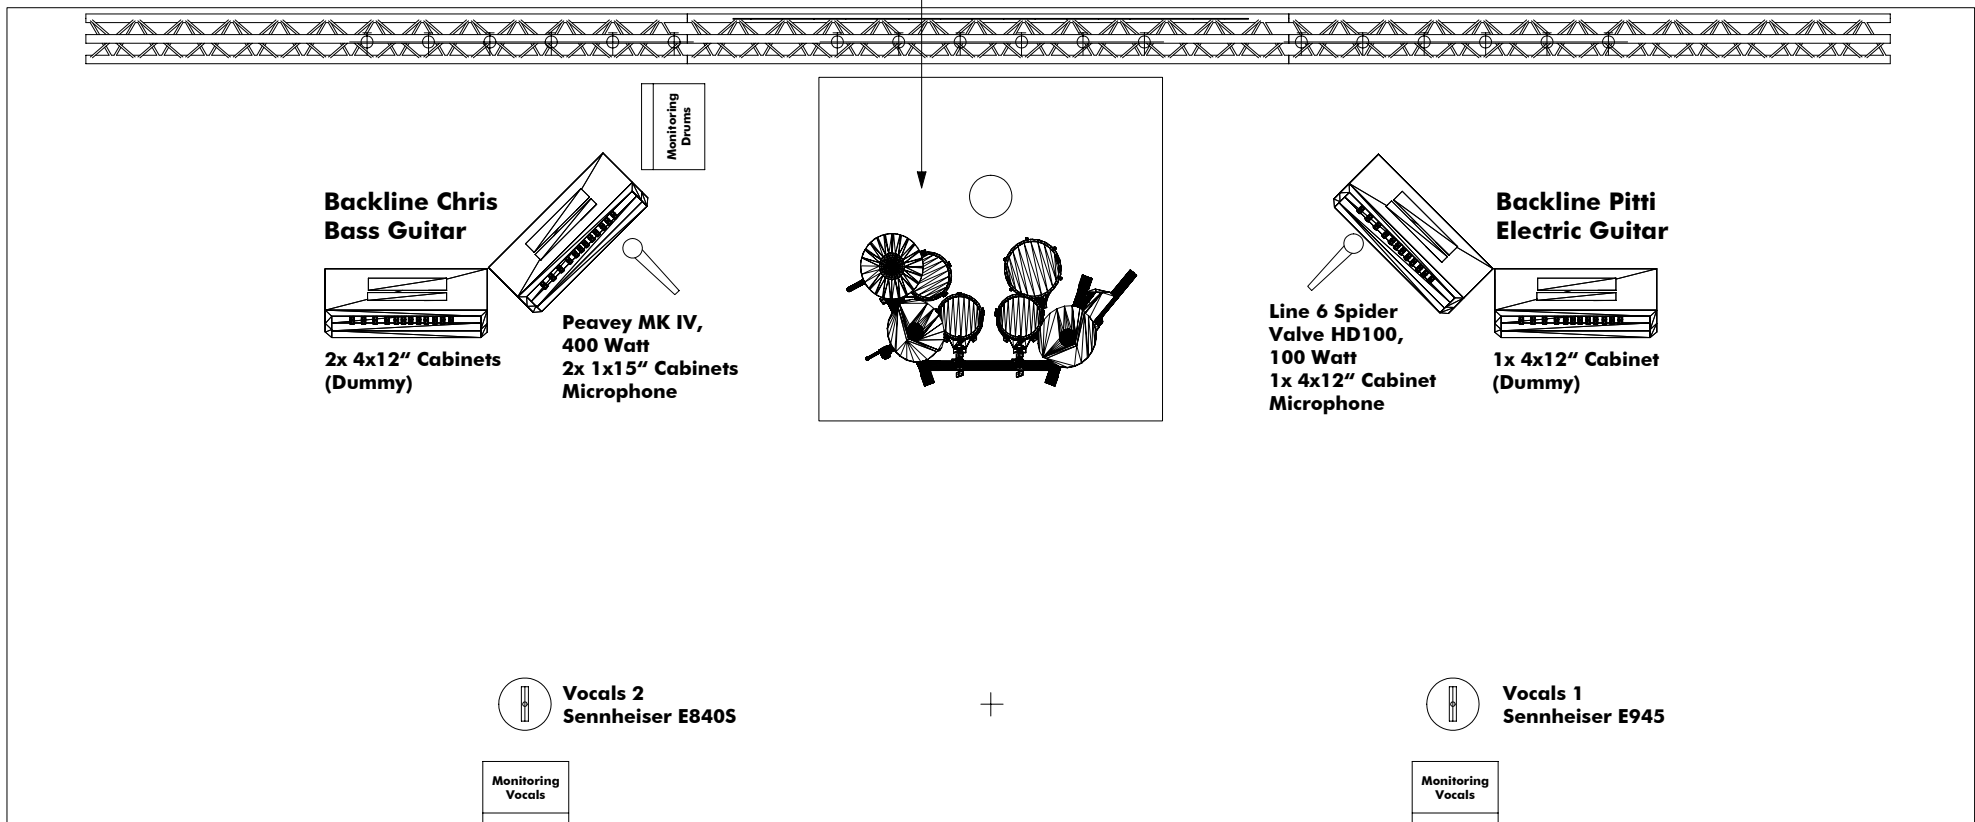

### Drums - Jürgen

- Drumset:  
Sonor Sonic Plus II  
1x Snare  
1x Bass Drum  
2x Rack Tom  
1x Floor Tom  
1x Hi Hat  
Div. Cymbals

Bühne / Maße:

L=11450 mm  
B=4770 mm  
H=600 mm